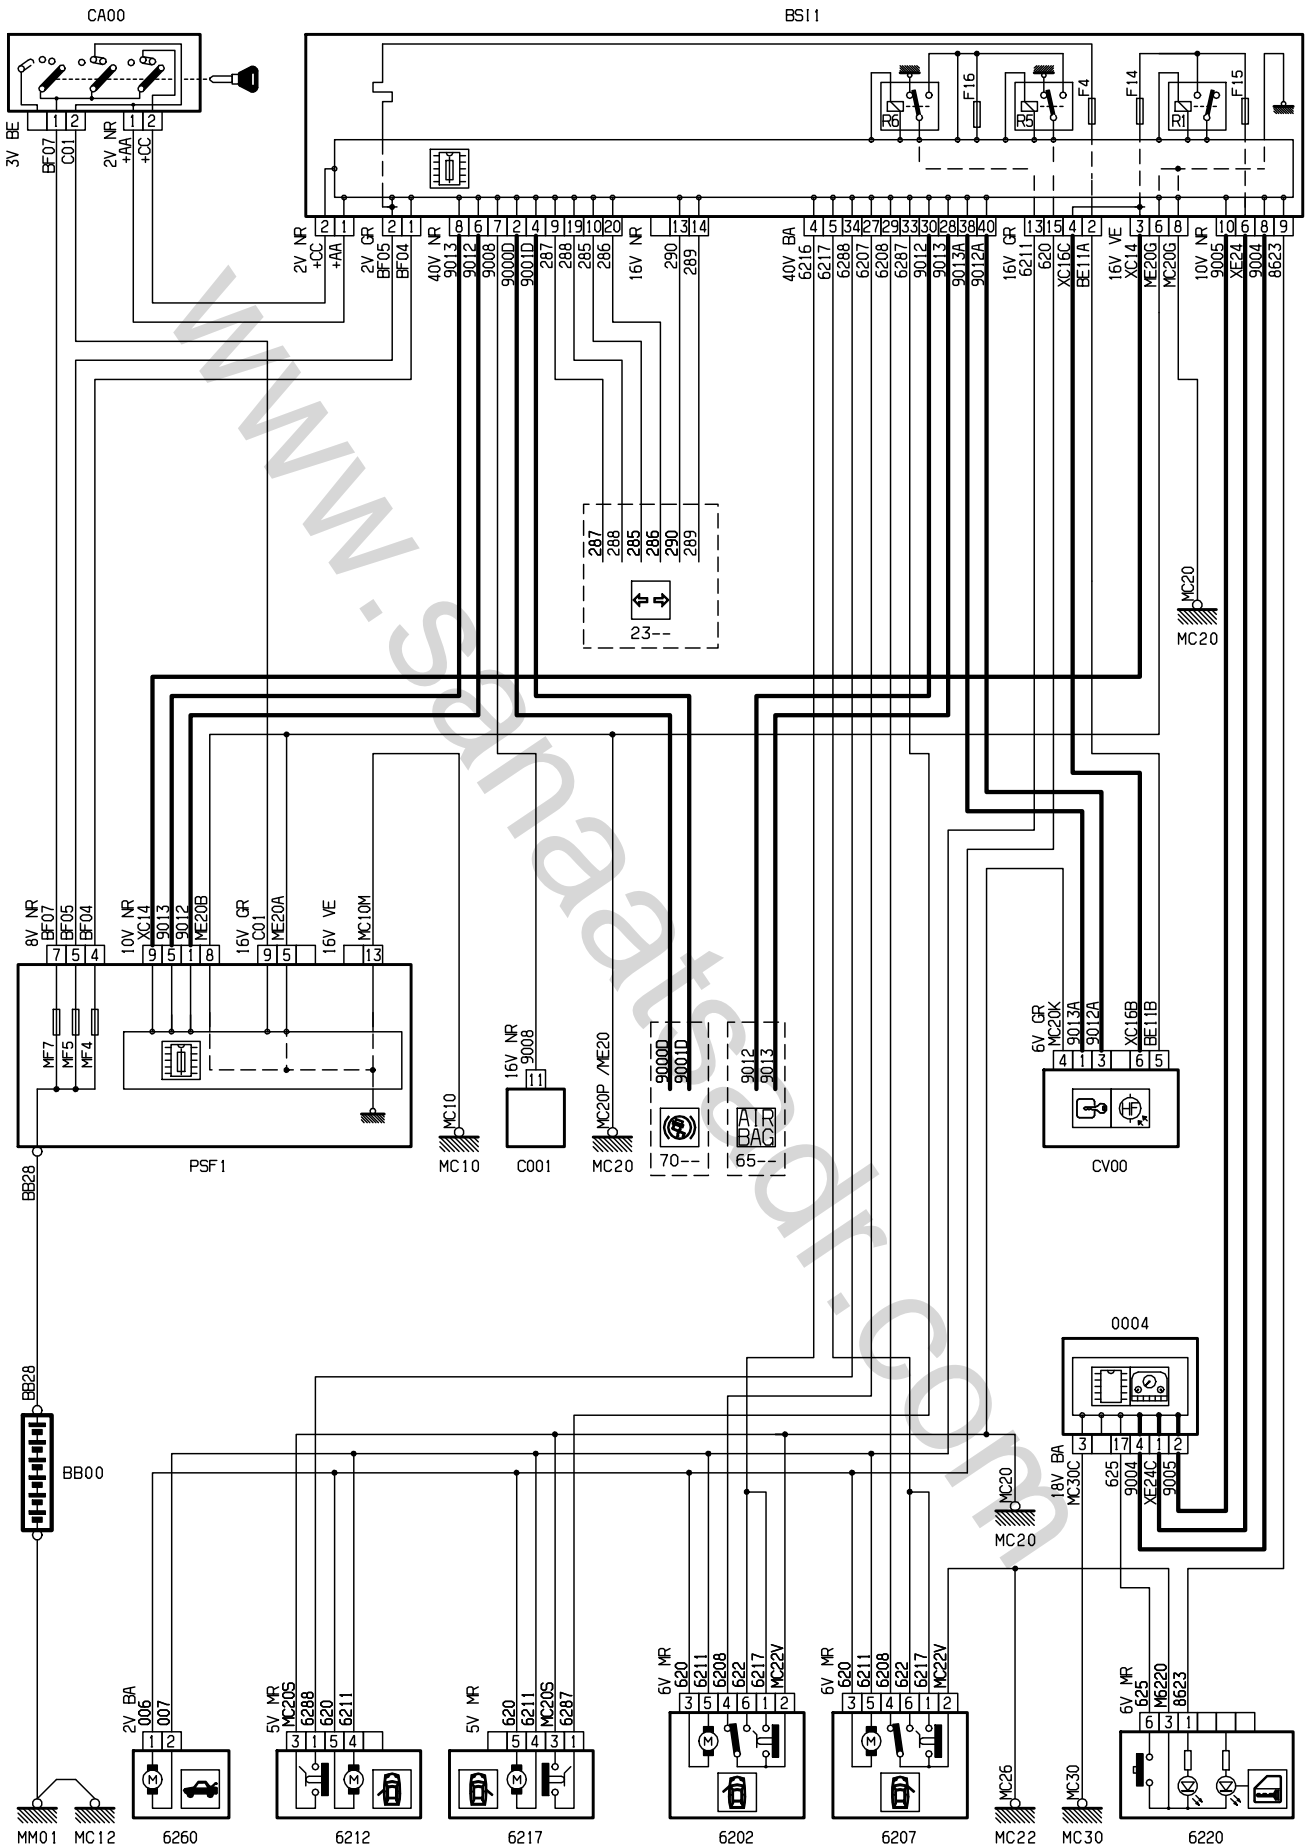

FRONT AND REAR FOG LIGHTS

8904

D3CZ4HSR

Rear Electrical Window

8904

D3CZ4H5G

D3CZ4HTR

Central Door Locking